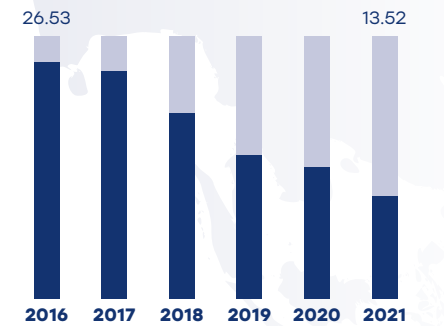

# NGE around the world

**500+ EMPLOYEES**

**101 TO 500 EMPLOYEES**

**1 TO 100 EMPLOYEES**

**OCCUPATIONAL ACCIDENT FREQUENCY RATE**

**13.52**  
2021

WORKFORCE AT THE END OF 2021

**+8.9%**  
GROUP WORKFORCE